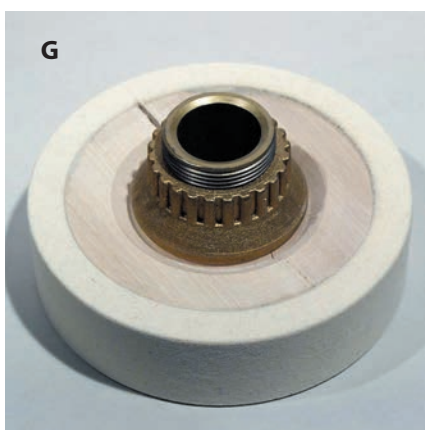

Gomma/Acciaio
Rubber/steel carding wheel
160x30

cod. RUOCAR

Spazzola Tela Militare

Military fabric buffing pad
250x100

cod. SPATELM250

151

Vetratacchi

Grinding wheel for heels
Foro/Hole: 30