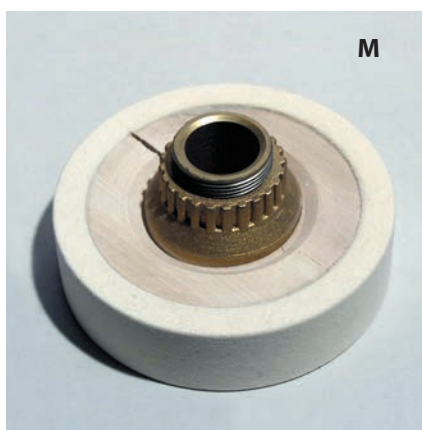

Gomma/Acciaio
Rubber/steel carding wheel
160x30

cod. RUOCAR

Spazzola Tela Militare

Military fabric buffing pad
250x100

cod. SPATELM250

151

Vetratacchi

Grinding wheel for heels
Foro/Hole: 30