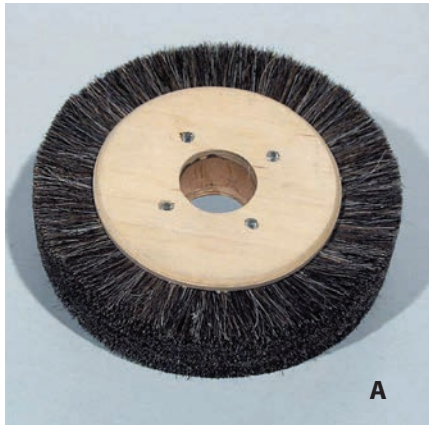

Spazzole-Brushes Utensili-Tools

Spazzole in Crine per Banco

Horse hair polishing brushes
A 35 Per motorino Hobby
For Hobby machine

- B 36
- C 37
- D 50
- E 60

cod. SPAFIN..

A

B

Boccole Alluminio

Aluminium bush
Foro /Hole mm 25-30

cod. BOCAL...

C

D

E

150

Spazzola Lana

Wool polishing pad
300x75

cod. SPAFINLC75

Tampone Panno

Felt polishing pad
170x35

cod. TAMPAM 170

Tampone Panno Mini

Per Motorino Hobby
Mini felt polishing pad for
Hobby machine

cod. TAMPANMI

Tampone Crosta

Leather polishing pad
170x35

cod. TAMPPCRO