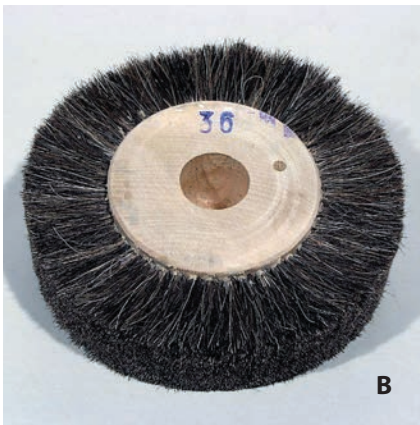

Spazzole-Brushes Utensili-Tools

Spazzole in Crine per Banco

Horse hair polishing brushes
A 35 Per motorino Hobby
For Hobby machine

- B 36
- C 37
- D 50
- E 60

cod. SPAFIN..

A

B

Boccole Alluminio

Aluminium bush
Foro /Hole mm 25-30

cod. BOCAL...

C

D

E

150

Spazzola Lana

Wool polishing pad
300x75

cod. SPAFINLC75

Tampone Panno

Felt polishing pad
170x35

cod. TAMPAM 170

Tampone Panno Mini

Per Motorino Hobby
Mini felt polishing pad for
Hobby machine

cod. TAMPANMI

Tampone Crosta

Leather polishing pad
170x35

cod. TAMPPCRO