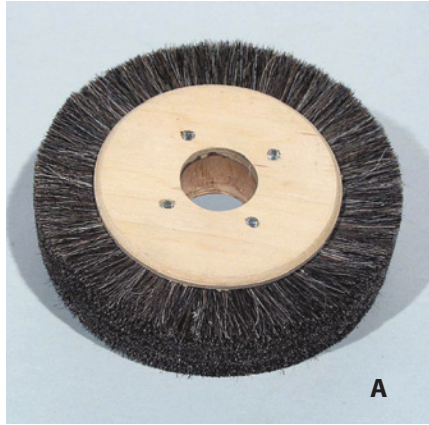

## Spazzole in Crine per Banco

Horse hair polishing brushes  
A 35 Per motorino Hobby  
For Hobby machine

- B 36
- C 37
- D 50
- E 60

cod. SPAFIN...

A

B

## Boccole Alluminio

Aluminium bush  
Foro /Hole mm 25-30

cod. BOCAL...

C

D

E

160

## Spazzola Lana

Wool polishing pad  
300x75

cod. SPAFINLC75