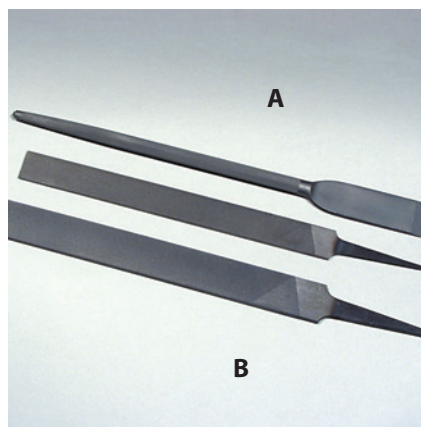

# Raspe-Rasps Utensili-Tools

**Raspa Maniscalco  
DICK**

Original Dick rasp for  
blacksmith  
cm 22,5

cod. RASM

**Raspa Calzolaio  
DICK**

Original Dick rasp for  
shoemaker  
cm 22,5

cod. COLTDR

**Compassi con Guida**

Compasses with guide  
cm 15 18

cod. COMPG...

**Affilatoio  
Calamitato**

A Magnetic sharpener

cod. AFFCAL

**Lime**

B Files

cod. LIMA