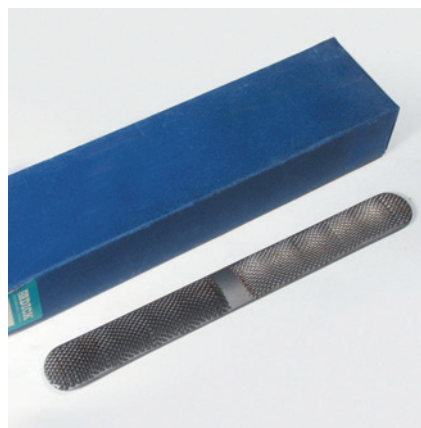

# Raspe-Rasps Utensili-Tools

**Raspa Maniscalco  
DICK**

Original Dick rasp for  
blacksmith  
cm 22,5

cod. RASM

**Raspa Calzolaio  
DICK**

Original Dick rasp for  
shoemaker  
cm 22,5

cod. COLTDR

**Compassi con Guida**

Compasses with guide  
cm 15 18

cod. COMPG...

**Affilatoio  
Calamitato**

A Magnetic sharpener

cod. AFFCAL

**Lime**

B Files

cod. LIMA

155

**Cote Smeriglio**

Sharpening stone

cod. COTSME

**Compasso**

Compasses  
cm 15

cod. COMP