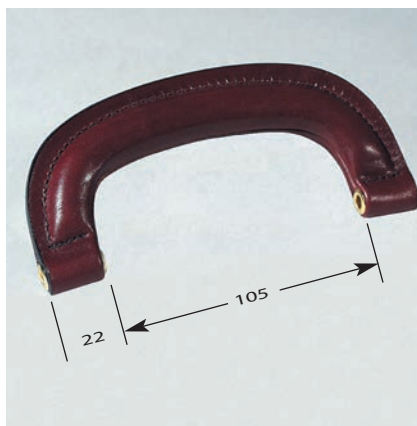

Manici 24 Ore Flex Flessibili in Pelle

Leather handles for briefcase
- flexible

Colori Colours

Nero/Black

Marrone Scuro/D. Brown

Marrone Medio/M. Brown

Cognac

Marrone Chiaro/L. Brown

Blu/Blue

Bordeaux

pz 1

cod. MAN24FL