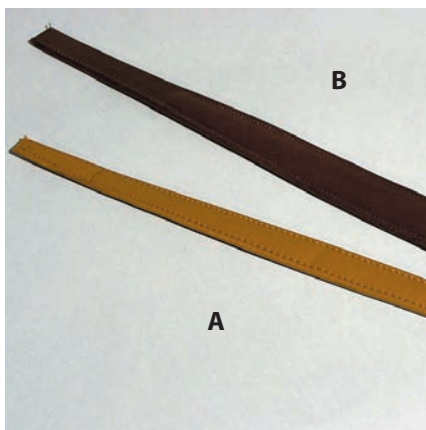

B Grandi/Big

cod. MANSAG2

Manici Borsa

a Stella in Pelle

Leather handles for handbags - "Star" model

Colori Colours

Nero/Black
Marrone Scuro/D. Brown
Marrone Medio/M. Brown
Cognac
Marrone Chiaro/L. Brown
Bordeaux

cod. MANBS

Manici Borsa a U

in Pelle

Leather handles for bags, "U" shaped

Colori Colours

Nero/Black
Marrone Scuro/D. Brown
Marrone Medio/M. Brown
Cognac
Marrone Chiaro/L. Brown
Beige
Blue
Rosso/Red
Bordeaux
Grigio/Gray pa1

cod. MANBUL6