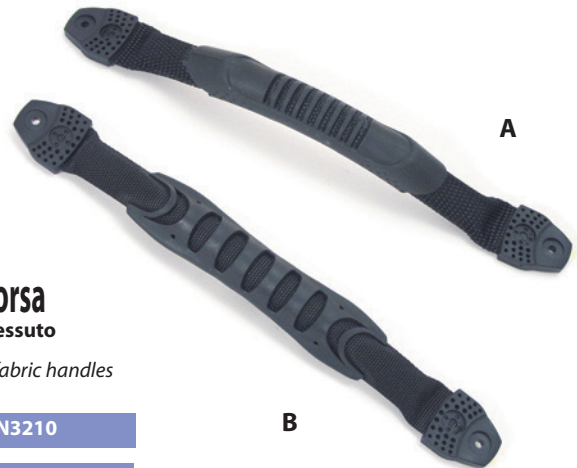

Manici-Handles Componenti-Components

Manici Borsa Piatti a metro in Pelle - Tracolla

Leather shoulder belt in metres

Colori Colours:

Vedi cartella colori pag. 123

See color card at pag. 123

Vernice Nera/Patent Black

m 10 cm 1,5 - 2 - 2,5

cod. MANBM...

Manici Borsa Gomma e Tessuto

Rubber and fabric handles

A cod. MAN3210

B cod. MAN3810

Manici 24 Ore Rigidi in Pelle

Leather handles for briefcase
- stiff

Colori Colours

Nero/Black

Marrone Scuro/D. Brown

Marrone Medio/M. Brown

Cognac

Marrone Chiaro/L. Brown

Blu/Blue

Bordeaux

pz 1

cod. MAN24