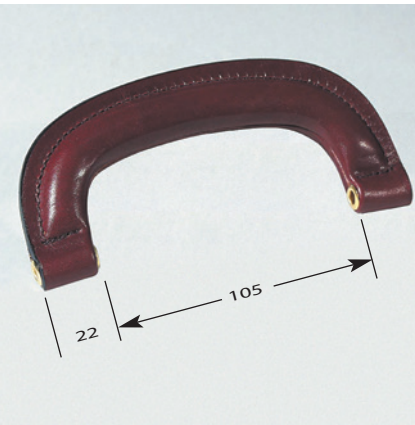

A cod. MAN3210

B cod. MAN3810

Manici 24 Ore Rigidi in Pelle

Leather handles for briefcase
- stiff

Colori Colours

Nero/Black

Marrone Scuro/D. Brown

Marrone Medio/M. Brown

Cognac

Marrone Chiaro/L. Brown

Blu/Blue

Bordeaux

pz 1

cod. MAN24

Manici 24 Ore Flex Flessibili in Pelle

Leather handles for briefcase
- flexible

pz 1

cod. MAN24FL

Manici 24 Ore Flex Maxi Flessibili in Pelle

Leather handles for briefcase
flexible maxi

Colori Colours

Nero/Black

Marrone Scuro/D. Brown

Marrone Medio/M. Brown