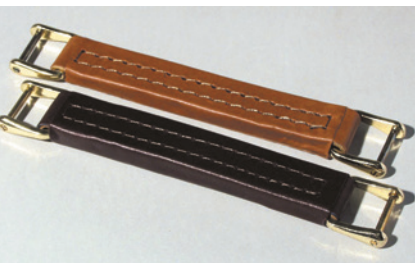

A cod. MAN3210

B cod. MAN3810

Manici 24 Ore Rigidi in Pelle

Leather handles for briefcase
- stiff

Colori Colours

Nero/Black

Marrone Scuro/D. Brown

Marrone Medio/M. Brown

pz 1

cod. MAN24FL

Manici 24 Ore Flex Maxi Flessibili in Pelle

Leather handles for briefcase
flexible maxi

Colori Colours

Nero/Black

Marrone Scuro/D. Brown

Marrone Medio/M. Brown

cod. MANCL

B Bombati/Bombè
mm 155x25 pz 1

cod. MANCLB

C Extra lunghi/XL Size
mm 205x28 pz 1

cod. MANCLXL

Manici Valigia in Pelle con anelli a vite

Leather handles for suitcases
with screwed connection

Colori Colours