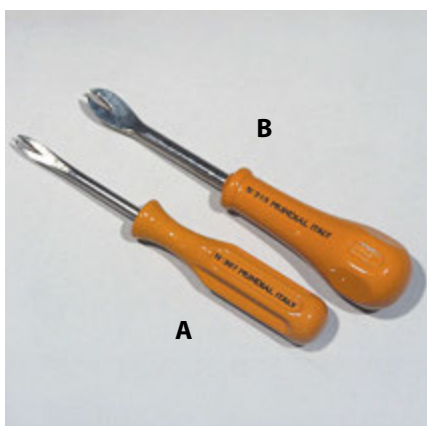

### Levasemenze

**A** Levasemenze Vigevano  
art. 200  
*Tack lifter Vigevano*  
cod. UTELEV200

**B** Levasemenze Torino  
art. 204  
*Tack lifter Torino*  
cod. UTELEV204

**C** Levasemenze Milano  
art. 206  
*Tack lifter Milano*  
cod. UTELEV206

### Rifilacodette Donna EXTRA

*Trimmer for lady heels-extra quality*

cod. UTERIFEX

### A Levasemenze Levagraffe art. 307

*Tack and staple lifter  
plastic handle*

cod. UTELEV307