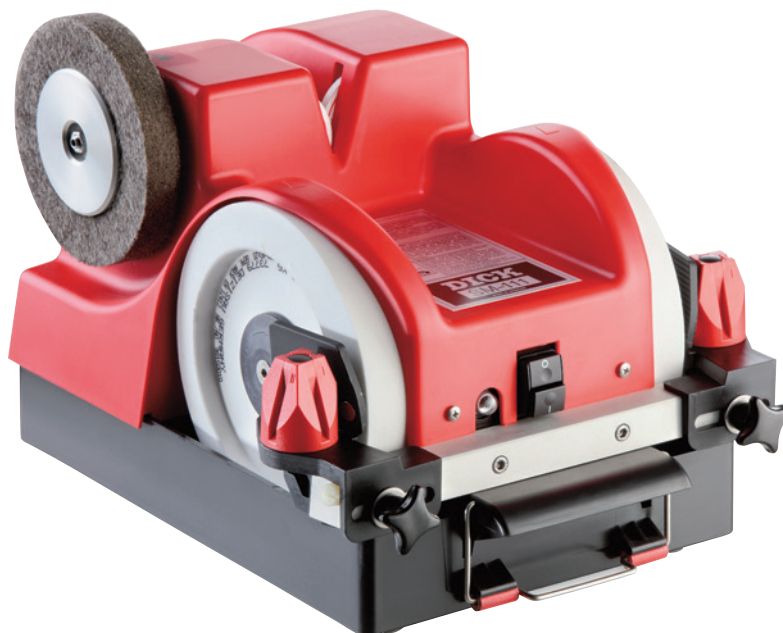

DICK SM-111

Affilatrice Professionale

Professional sharpening
machine
cm 45x30 h 29,5
kg 15

cod. **DICKSM111**