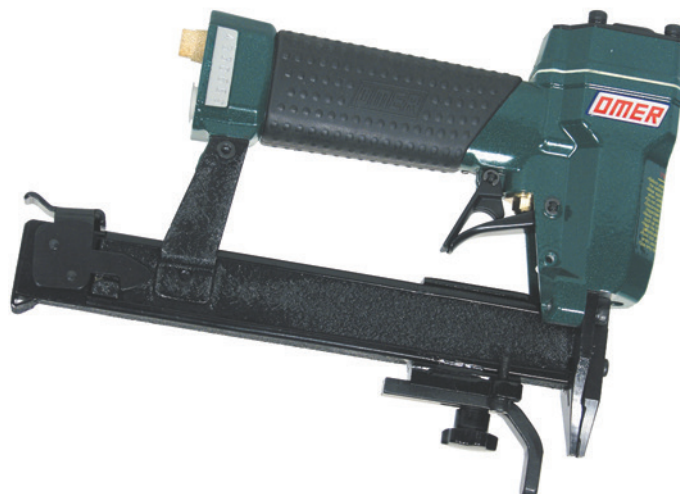

Chiodatrice Omer

Nailing gun
mod. 12.20 D

cod. **CHIMER**