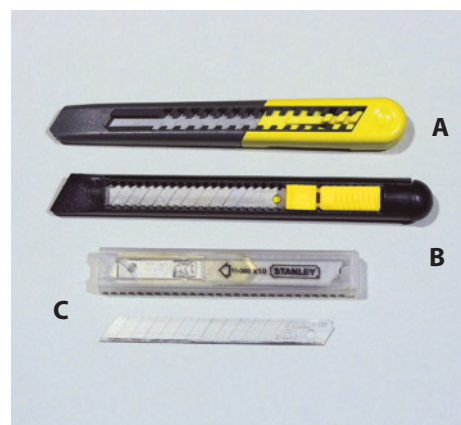

C Coltello "FB"
arrotato cm 29
Sinistro per mancini
manico plastificato
*Shoemaker knife "FB" with
plastic handle - sharpened
Left-handed.*
cod. COLTFBS

Cutter Stanley

A Cutter Stanley art. 10151
cod. COLTS10151

B Lame ricambio art. 11301
Spare blades
pz 50
cod. LAMRIC11301

Cutter Stanley

A Cutter Stanley art. 10150
cod. COLTS10150

B Cutter Stanley art. 10160
cod. COLTS10160

C Lame ricambio art. 11300
Spare blades
pz 10
cod. LAMRIC11300

Coltelli-Knives Utensili-Tools

Cutter STANLEY

Cutter Stanley art. 10280
cod. COLTS10280

Cutter Stanley Lame di ricambio

A Cutter Stanley
cod. COLTS10199

B Lame Trapezio
Trapezoid spare blades
pz 10
cod. LAMRIC1992