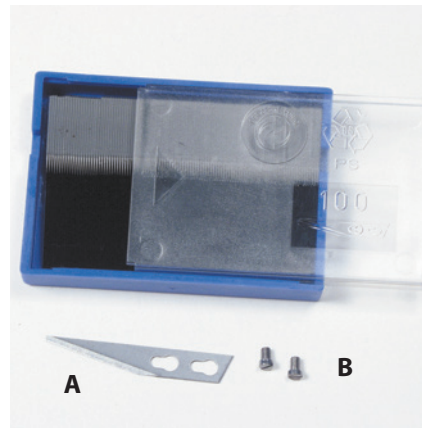

Lamette

A Lamette - Manico rosso
Spare blades
pz 100
cod. LAMRICMR

B Vitine - Manico Rosso
Spare screws
cod. VITRICMR

145