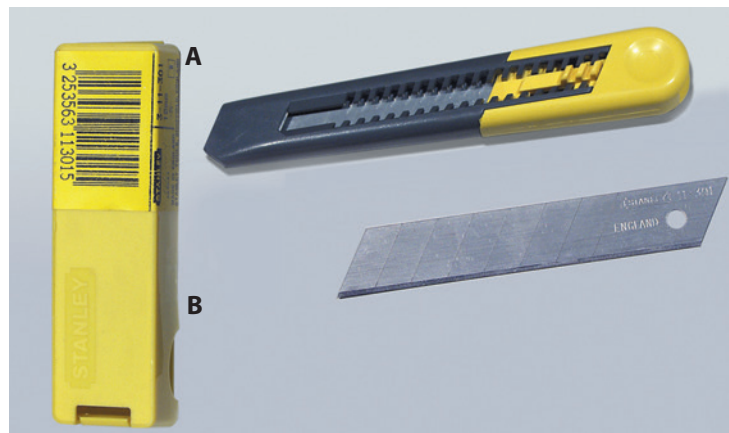

Coltelli-Knives Utensili-Tools

Coltelli Knives

A Coltello "FB"
arrotato cm 29
manico plastificato
*Shoemaker knife "FB" with
plastic handle - sharpened*
cod. COLTFB

B Coltello DICK
art. 3500 cm 27
*Shoemaker knife
DICK cm 27*
cod. COLTD

C Coltello "FB"
arrotato cm 29
Sinistro per mancini
manico plastificato
*Shoemaker knife "FB" with
plastic handle - sharpened
Left-handed.*
cod. COLTFBS

Cutter Stanley

A Cutter Stanley art. 10151
cod. COLTS10151

B Lame ricambio art. 11301
Spare blades
pz 50
cod. LAMRIC11301

Cutter Stanley

A Cutter Stanley art. 10150
cod. COLTS10150

B Cutter Stanley art. 10160
cod. COLTS10160

C Lame ricambio art. 11300
Spare blades
pz 10
cod. LAMRIC11300