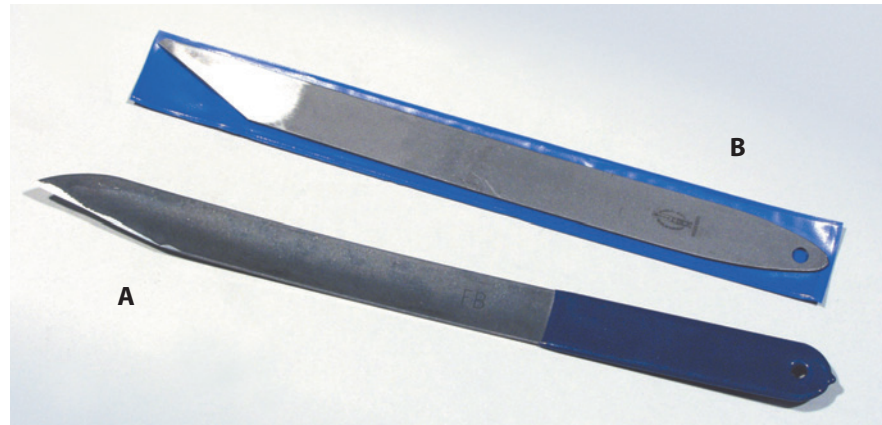

Coltelli-Knives Utensili-Tools

Coltelli Knives

A Coltello "FB"
arrotato cm 29
manico plastificato
*Shoemaker knife "FB" with
plastic handle - sharpened*
cod. COLTFB

B Coltello DICK
art. 3500 cm 27
*Shoemaker knife
DICK cm 27*
cod. COLTD

C Coltello "FB"
arrotato cm 29
Sinistro per mancini
manico plastificato
*Shoemaker knife "FB" with
plastic handle - sharpened
Left-handed.*
cod. COLTFBS

Cutter Stanley

A Cutter Stanley art. 10151
cod. COLTS10151