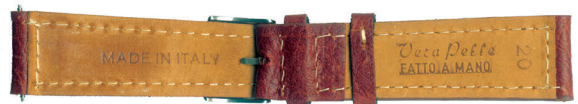

mm **16-18-20**

Spernatore
Pin-removing Tool

cod. **CINTOSPE**

Cacciavite precisione
Precision screwdriver

cod. **MR3101325**

Kit Anse/Spring Pin Kit
490 Pezzi

cod. **CINTOANS**

Made in Italy