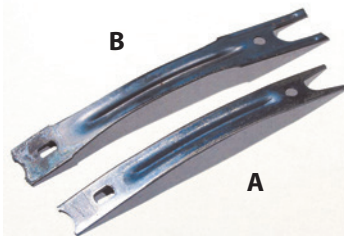

Stecchi Legno Sivelli

Wooden nails
Size 5/11

cod. SIV2012

Stecchi Legno Sivelli

Wooden nails
Size 6/11

cod. SIV2012

Stecchi Legno Sivelli

Wooden nails
Size 7/9

cod. SIV2012

Stecchi Legno Sivelli

Wooden nails
Size 6/9

cod. SIV2012

Movi Tacos Madera

Wooden nails
Sizes 2-3

cod. TACMAD

Cambrature a Forchetta

Fork Shanks

A 105x12

cod. CAM600

B 115x15

cod. CAM700

Cambrature con Fibra

Shanks with fibred footbed

cod. CAMF

Placche Fermatacco

Plate shanks to block the heel

Confezione con viti e chiodi in alluminio
Box with screws and aluminium nails

CAMPF1: 25 paia/pairs
CAMPF2: 25 paia/pairs
CAMPF3: 50 paia/pairs

Placche Fermatacco