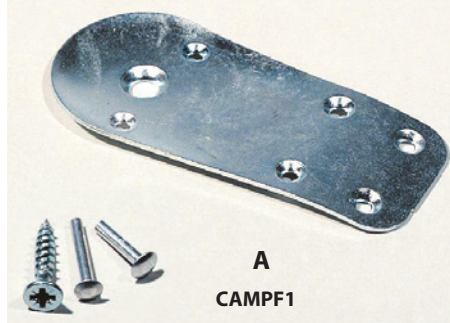

Fork Shanks

A 105x12

cod. CAM600

B 115x15

cod. CAM700

Cambrature con Fibra

Shanks with fibred footbed

cod. CAMF

Placche Fermatacco

Plate shanks to block the heel

Confezione con viti e chiodi in alluminio
Box with screws and aluminium nails

CAMPF1: 25 paia/pairs
CAMPF2: 25 paia/pairs
CAMPF3: 50 paia/pairs

Placche Fermatacco