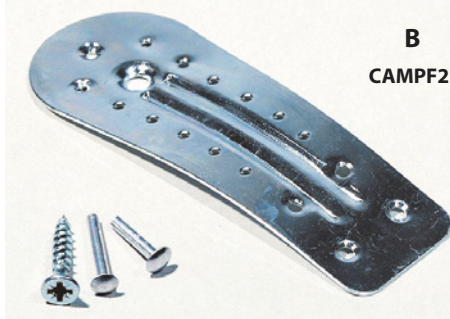

Fork Shanks

A 105x12

cod. CAM600

B 115x15

cod. CAM700

Cambrature con Fibra

Shanks with fibred footbed

cod. CAMF

Placche Fermatacco

Plate shanks to block the heel

Confezione con viti e chiodi in alluminio
Box with screws and aluminium nails

CAMPF1: 25 paia/pairs
CAMPF2: 25 paia/pairs
CAMPF3: 50 paia/pairs

Placche Fermatacco